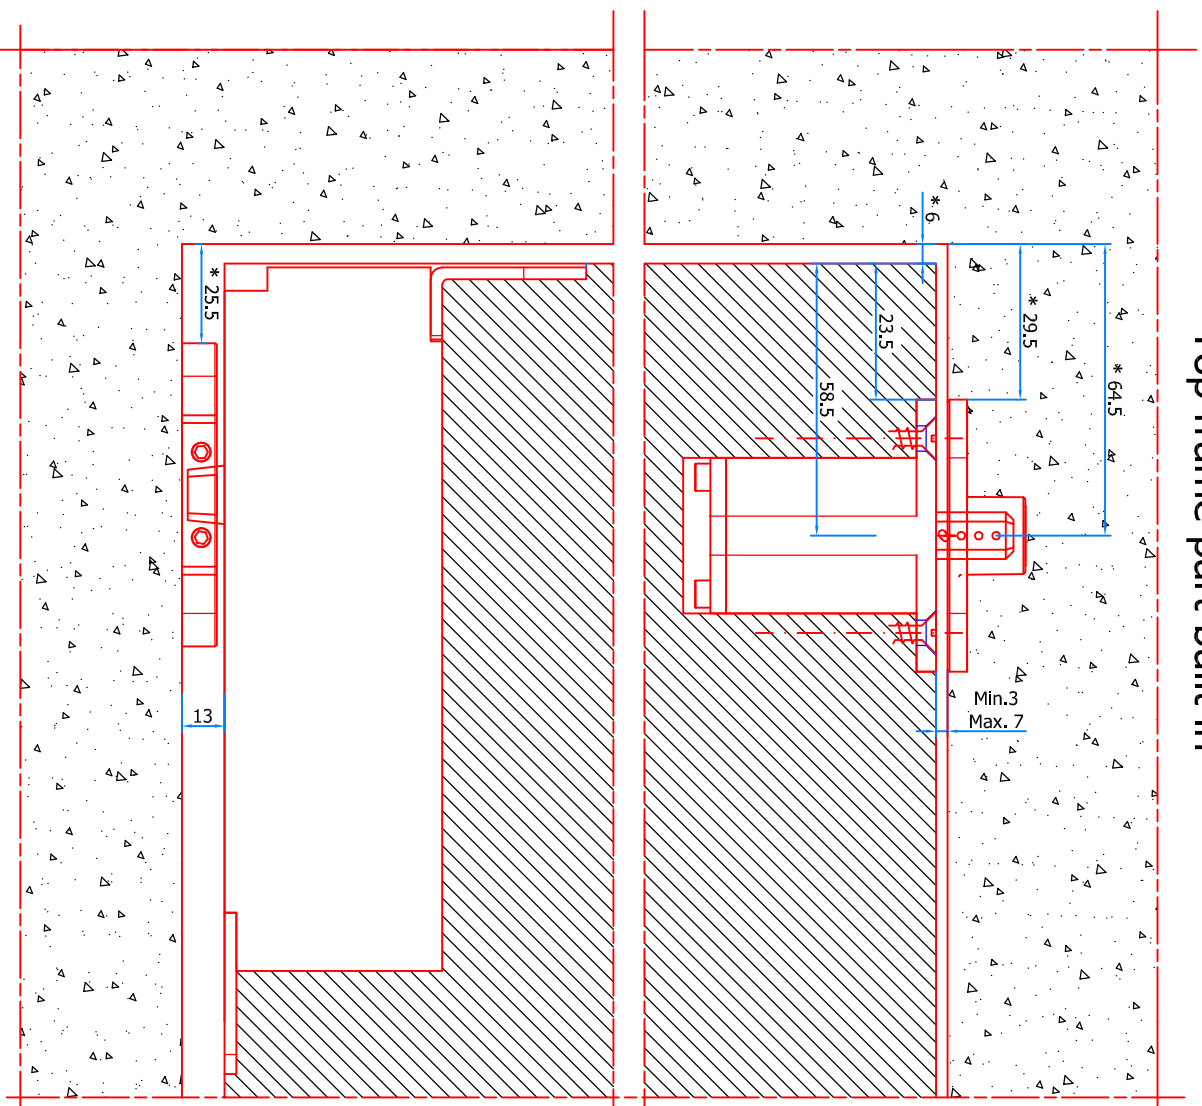

Top part wall/frame

- * Door 40mm: =
- * Door 45mm: =
- * Door 50mm: +1mm
- * Door 54mm: +2mm

Wall/Frame

- * Door 40mm: =
- * Door 45mm: =
- * Door 50mm: +1mm
- * Door 54mm: +2mm

Top part door

Top side Door

Bottom part door

Bottom side Door

Bottom part floor

- * Door 40mm: =
- * Door 45mm: =
- * Door 50mm: +1mm
- * Door 54mm: +2mm

Floor

- * Door 40mm: =
- * Door 45mm: =
- * Door 50mm: +1mm
- * Door 54mm: +2mm

Assembly Pivotica PRO

Top frame part built up

- * Door 40mm: =
- * Door 45mm: =
- * Door 50mm: +1mm
- * Door 54mm: +2mm

Assembly Pivotica PRO

Top frame part built in

* Door 40mm: =

* Door 45mm: =

* Door 50mm: +1mm

* Door 54mm: +2mm