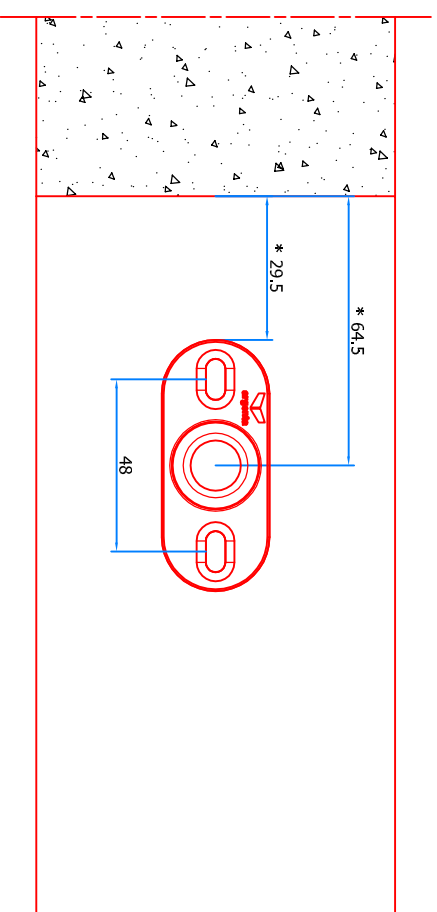

Top part wall/frame

- * Door 40mm: =
- * Door 45mm: =
- * Door 50mm: +1mm
- * Door 54mm: +2mm

Wall/Frame

- * Door 40mm: =
- * Door 45mm: =
- * Door 50mm: +1mm
- * Door 54mm: +2mm

Top part door

Top side Door

Bottom part door

Bottom side Door

Bottom part floor

- * Door 40mm: =
- * Door 45mm: =
- * Door 50mm: +1mm
- * Door 54mm: +2mm

Floor

- * Door 40mm: =
- * Door 45mm: =
- * Door 50mm: +1mm
- * Door 54mm: +2mm

Assembly Pivotica PRO

Top frame part built up

- * Door 40mm: =
- * Door 45mm: =
- * Door 50mm: +1mm
- * Door 54mm: +2mm

Assembly Pivotica PRO

Top frame part built in

* Door 40mm: =

* Door 45mm: =

* Door 50mm: +1mm

* Door 54mm: +2mm