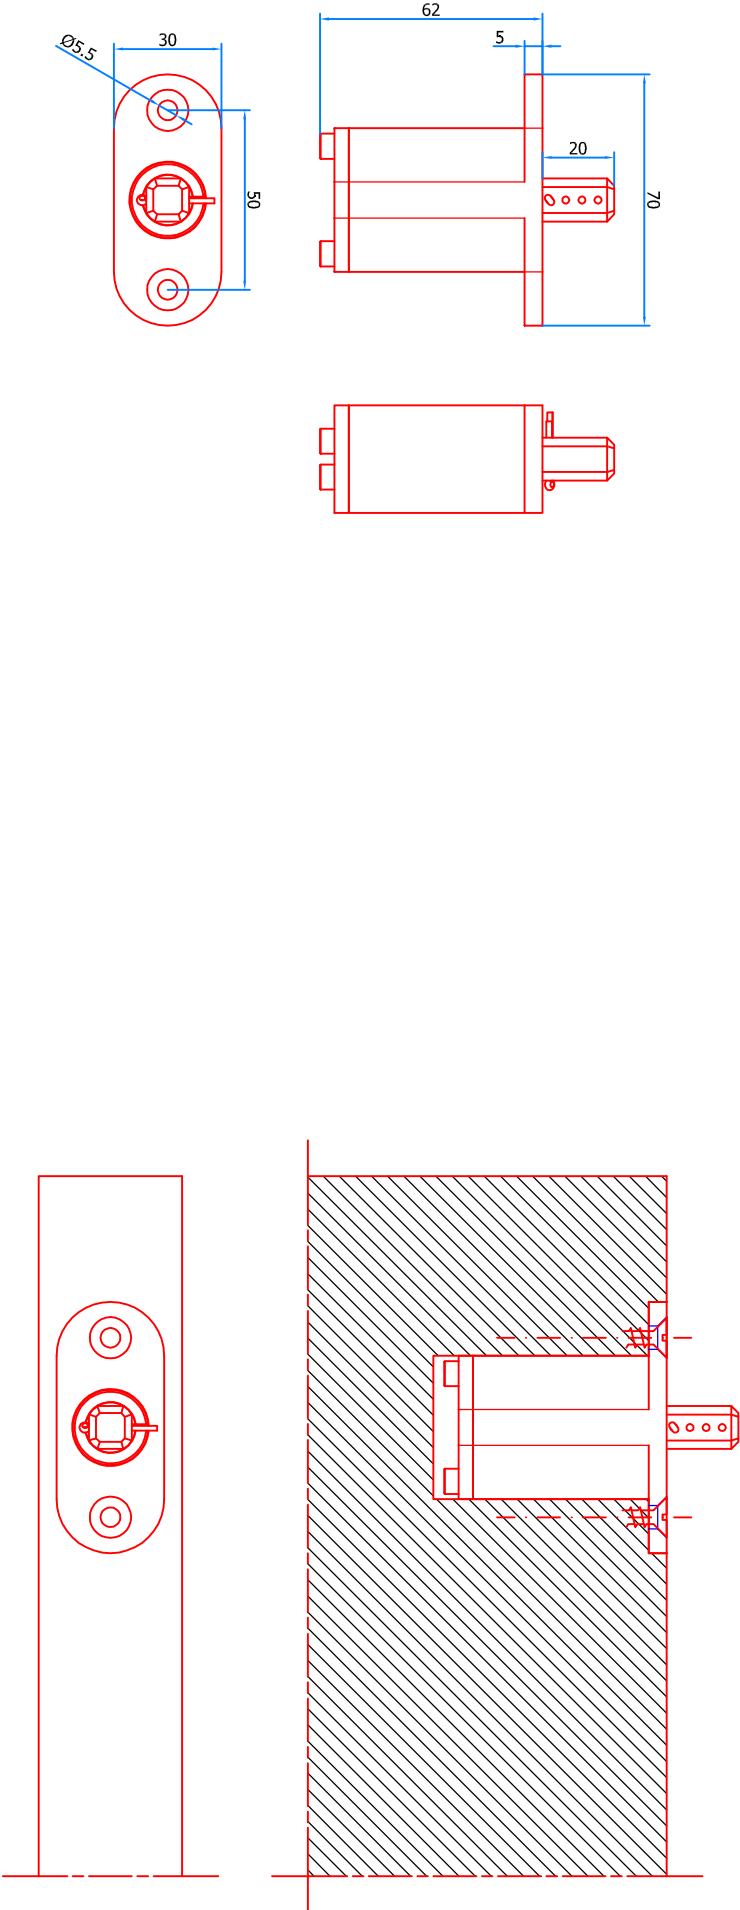

Top part wall/frame

- * Door 40mm: =
- * Door 45mm: =
- * Door 50mm: +1mm
- * Door 54mm: +2mm

Wall/Frame

- * Door 40mm: =
- * Door 45mm: =
- * Door 50mm: +1mm
- * Door 54mm: +2mm

Top part door

Top side Door

Bottom part door

Bottom side Door

Bottom part floor

- * Door 40mm: =
- * Door 45mm: =
- * Door 50mm: +1mm
- * Door 54mm: +2mm

Floor

- * Door 40mm: =
- * Door 45mm: =
- * Door 50mm: +1mm
- * Door 54mm: +2mm

Assembly Pivotica PRO

Top frame part built up

- * Door 40mm: =
- * Door 45mm: =
- * Door 50mm: +1mm
- * Door 54mm: +2mm

Assembly Pivotica PRO

Top frame part built in

* Door 40mm: =

* Door 45mm: =

* Door 50mm: +1mm

* Door 54mm: +2mm