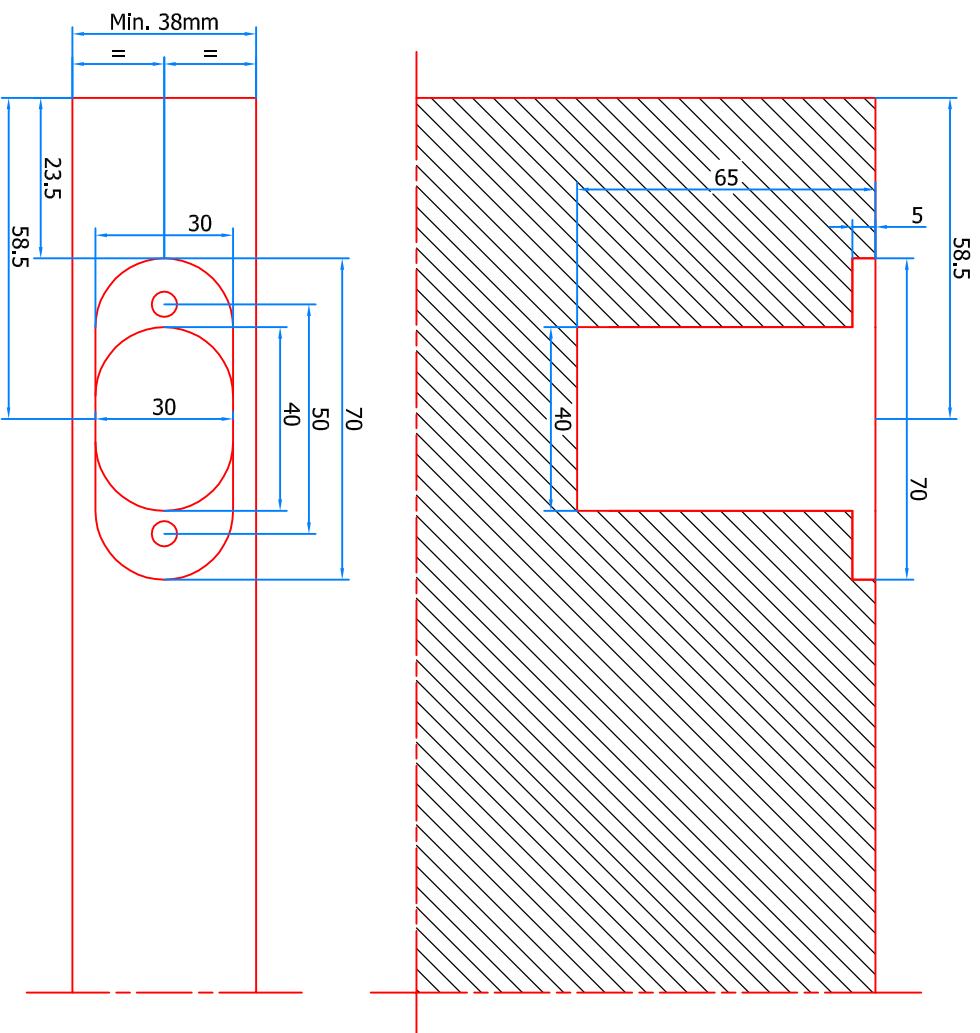

Top part wall/frame

- * Door 40mm: =
- * Door 45mm: =
- * Door 50mm: +1mm
- * Door 54mm: +2mm

Wall/Frame

- * Door 40mm: =
- * Door 45mm: =
- * Door 50mm: +1mm
- * Door 54mm: +2mm

Top part door

Top side Door

Bottom part door

Bottom side Door

Bottom part floor

- * Door 40mm: =
- * Door 45mm: =
- * Door 50mm: +1mm
- * Door 54mm: +2mm

Floor

- * Door 40mm: =
- * Door 45mm: =
- * Door 50mm: +1mm
- * Door 54mm: +2mm

Assembly Pivotica PRO

Top frame part built up

- * Door 40mm: =
- * Door 45mm: =
- * Door 50mm: +1mm
- * Door 54mm: +2mm

Assembly Pivotica PRO

Top frame part built in

* Door 40mm: =

* Door 45mm: =

* Door 50mm: +1mm

* Door 54mm: +2mm