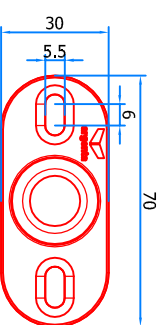

Top part wall/frame

- * Door 40mm: =
- * Door 45mm: =
- * Door 50mm: +1mm
- * Door 54mm: +2mm

Wall/Frame

- * Door 40mm: =
- * Door 45mm: =
- * Door 50mm: +1mm
- * Door 54mm: +2mm

Top part door

Top side Door

Bottom part door

Bottom side Door

Bottom part floor

- * Door 40mm: =
- * Door 45mm: =
- * Door 50mm: +1mm
- * Door 54mm: +2mm

Floor

- * Door 40mm: =
- * Door 45mm: =
- * Door 50mm: +1mm
- * Door 54mm: +2mm

Assembly Pivotica PRO

Top frame part built up

- * Door 40mm: =
- * Door 45mm: =
- * Door 50mm: +1mm
- * Door 54mm: +2mm

Assembly Pivotica PRO

Top frame part built in

* Door 40mm: =

* Door 45mm: =

* Door 50mm: +1mm

* Door 54mm: +2mm