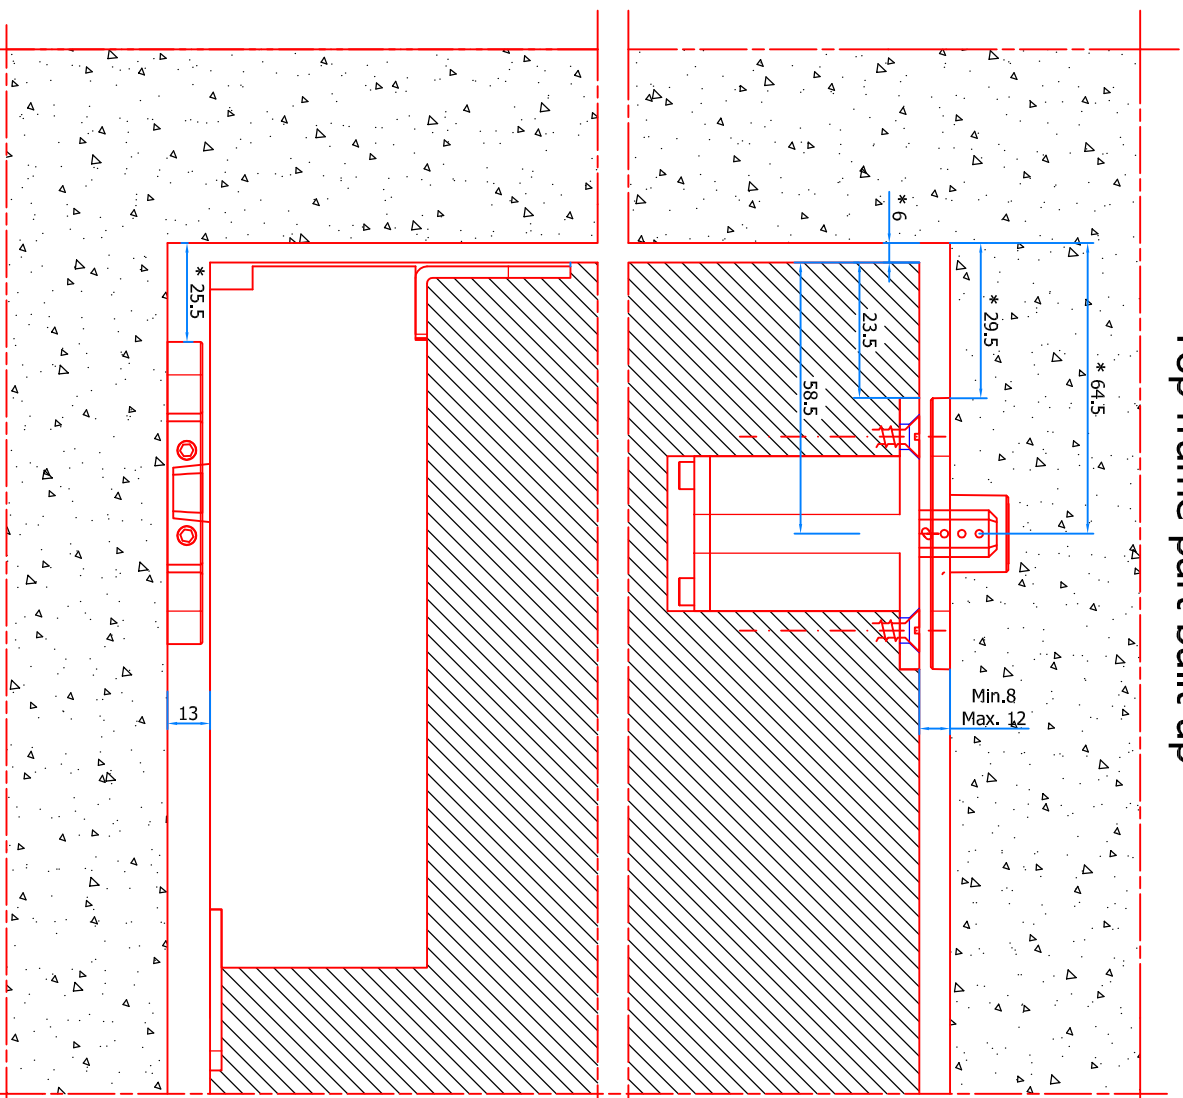

Top part wall/frame

- * Door 40mm: =
- * Door 45mm: =
- * Door 50mm: +1mm
- * Door 54mm: +2mm

Wall/Frame

- * Door 40mm: =
- * Door 45mm: =
- * Door 50mm: +1mm
- * Door 54mm: +2mm

Top part door

Top side Door

Bottom part door

Bottom side Door

Bottom part floor

- * Door 40mm: =
- * Door 45mm: =
- * Door 50mm: +1mm
- * Door 54mm: +2mm

Floor

- * Door 40mm: =
- * Door 45mm: =
- * Door 50mm: +1mm
- * Door 54mm: +2mm

Assembly Pivotica PRO

Top frame part built up

- * Door 40mm: =
- * Door 45mm: =
- * Door 50mm: +1mm
- * Door 54mm: +2mm

Assembly Pivotica PRO

Top frame part built in

* Door 40mm: =

* Door 45mm: =

* Door 50mm: +1mm

* Door 54mm: +2mm