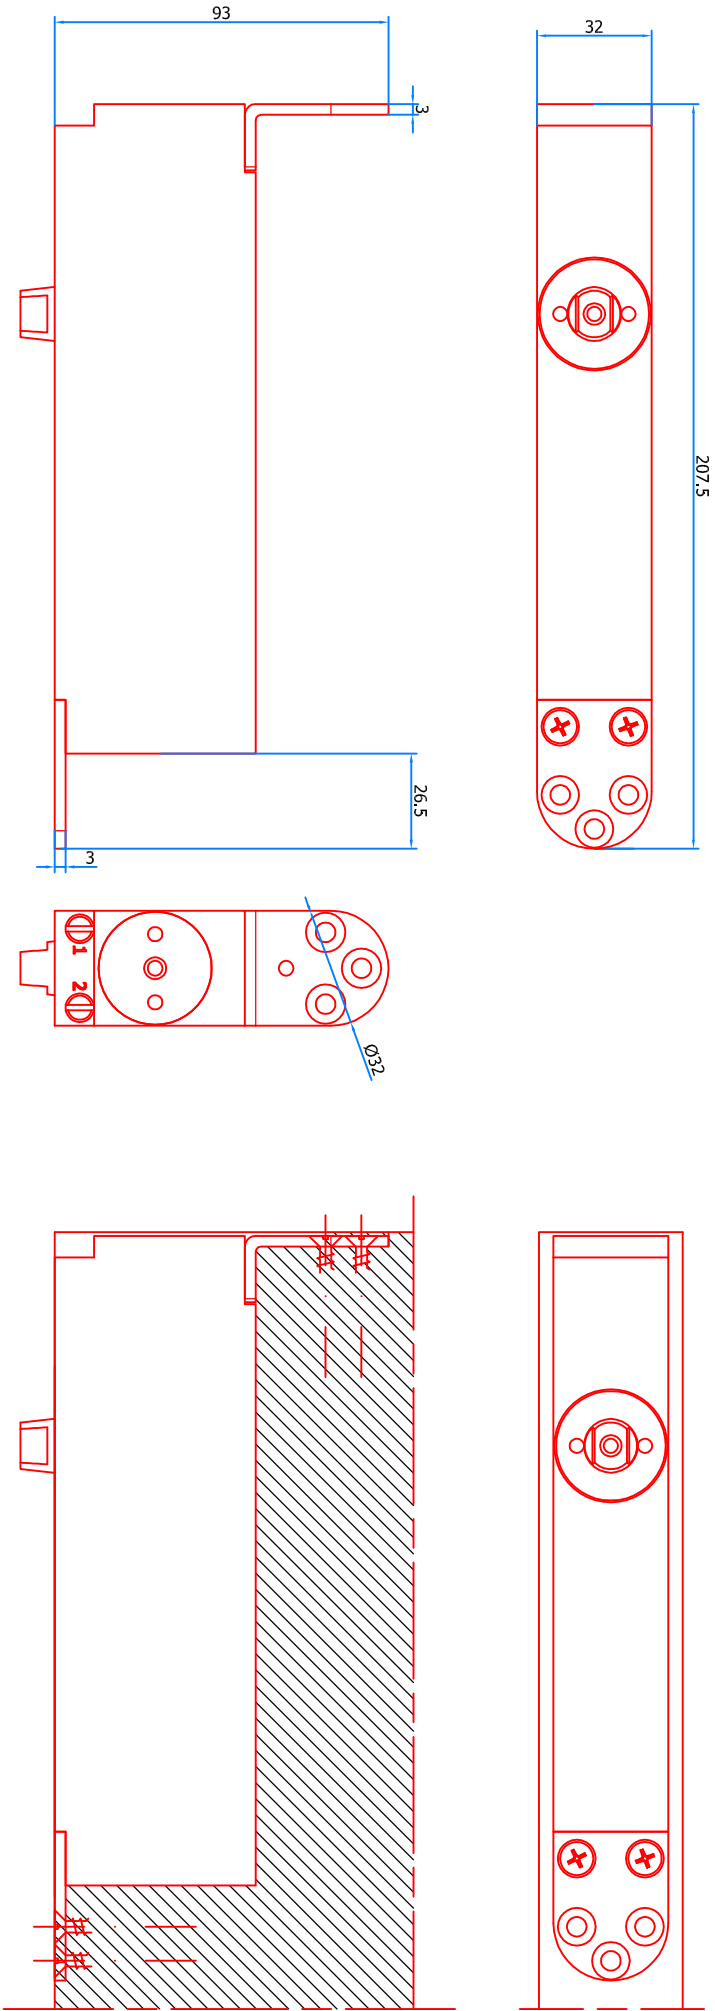

Top part wall/frame

- * Door 40mm: =
- * Door 45mm: =
- * Door 50mm: +1mm
- * Door 54mm: +2mm

Wall/Frame

- * Door 40mm: =
- * Door 45mm: =
- * Door 50mm: +1mm
- * Door 54mm: +2mm

Top part door

Top side Door

Bottom part door

Bottom side Door

Bottom part floor

- * Door 40mm: =
- * Door 45mm: =
- * Door 50mm: +1mm
- * Door 54mm: +2mm

Floor

- * Door 40mm: =
- * Door 45mm: =
- * Door 50mm: +1mm
- * Door 54mm: +2mm

Assembly Pivotica PRO

Top frame part built up

- * Door 40mm: =
- * Door 45mm: =
- * Door 50mm: +1mm
- * Door 54mm: +2mm

Assembly Pivotica PRO

Top frame part built in

* Door 40mm: =

* Door 45mm: =

* Door 50mm: +1mm

* Door 54mm: +2mm